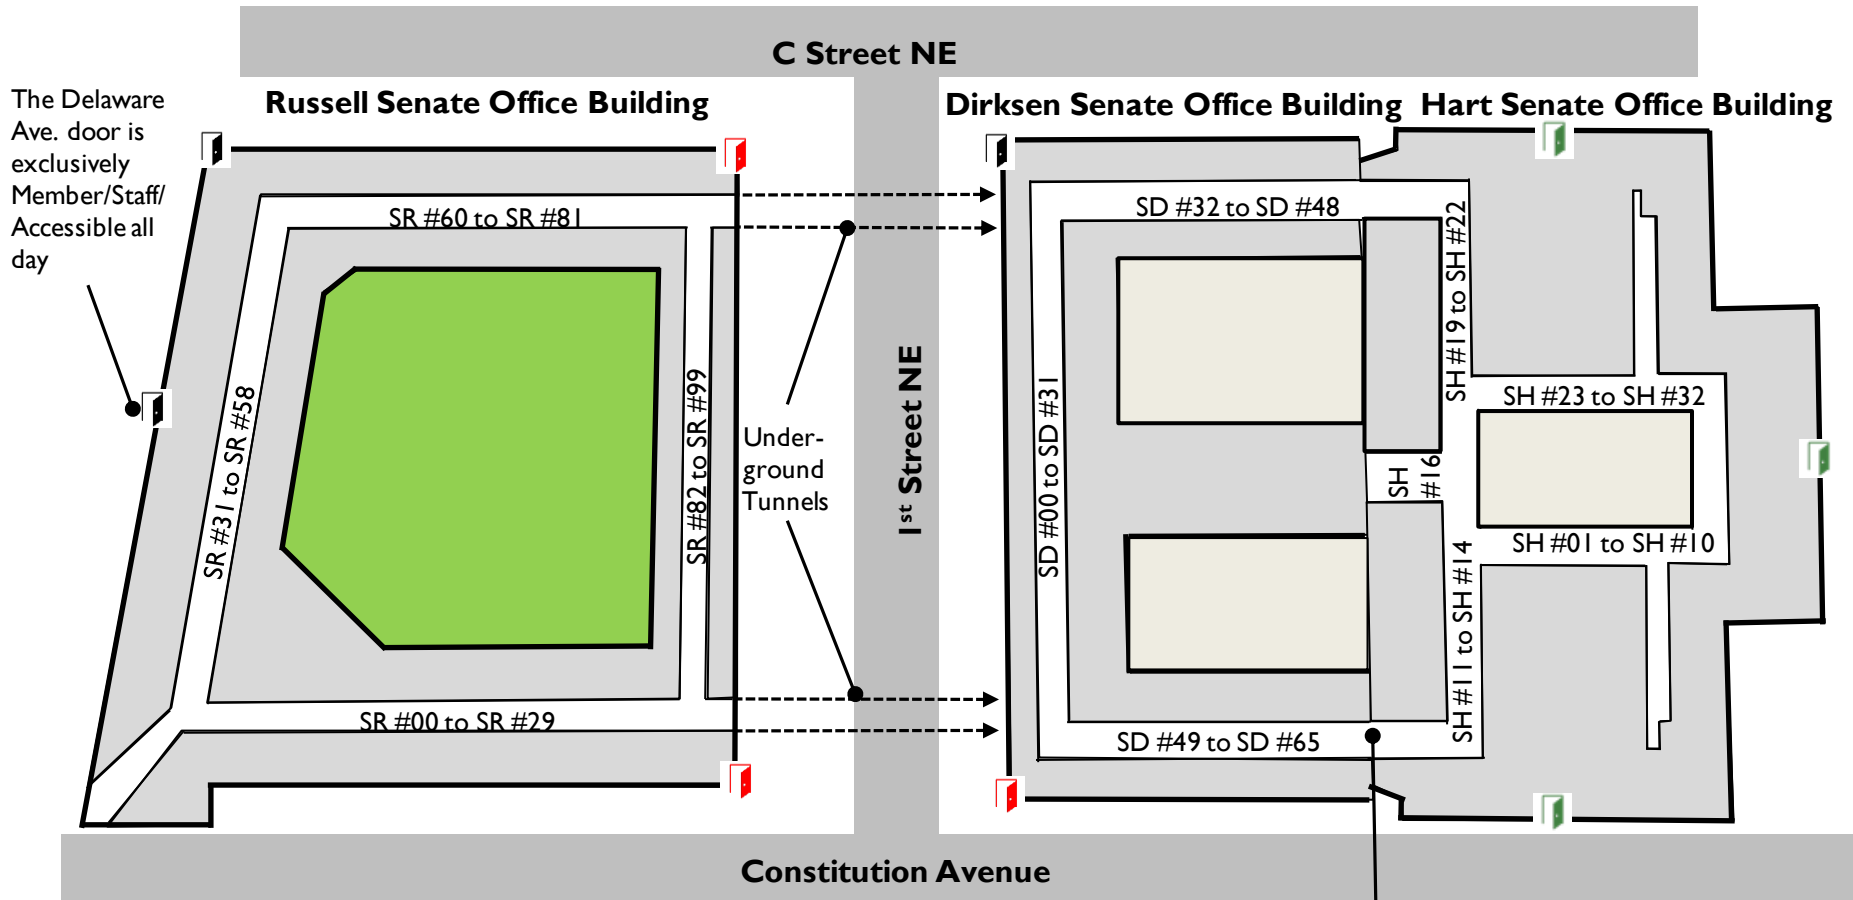

# Inside the Senate Office Buildings

 Public, Handicapped Accessible Entrance  
  Public Non-Handicapped Accessible Entrance  
  Entrance Member/Staff-Only Until 10 AM

- Use the floor plans below to orient yourself once inside Senate office buildings; the floor plans are identical for different floors within the same building
- To identify offices, keep in mind that the first two letters before the office number identify the building (e.g., “SR” is Senate-Russell), the next number indicates building floor, and the last two numbers indicate specific office
- For example, SD 249 is on the second floor of Dirksen.

Interior doors connect Dirksen and Hart